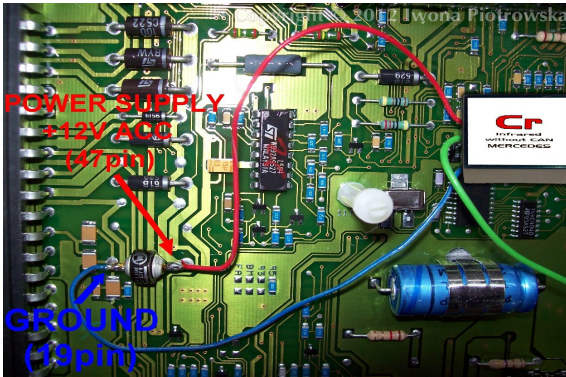

Connecting emulator to ECU

GND	pin 19
ACC	pin 47
immo	pin 13 white with a green stripe

Cut off pin 13 in the ECU and pins 5 and 6 in the immo module. Then, connect emulator. In the mirror and in the door handle area LEDs do not flash.