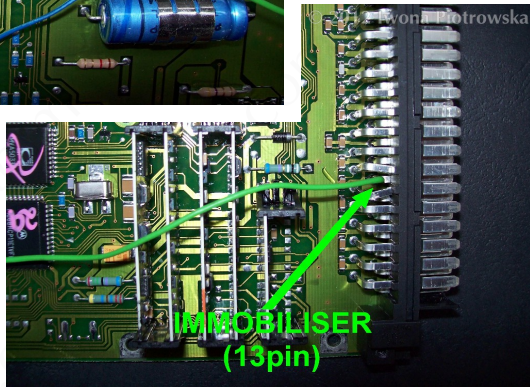

## Lucas 55 pins 1-socket ECU

## Connecting emulator to ECU

GND	pin 19
ACC	pin 47
immo	pin 13 white with a green stripe

Cut off pin 13 in the ECU and pins 5 and 6 in the immo module. Then, connect emulator. In the mirror and in the door handle area LEDs do not flash.