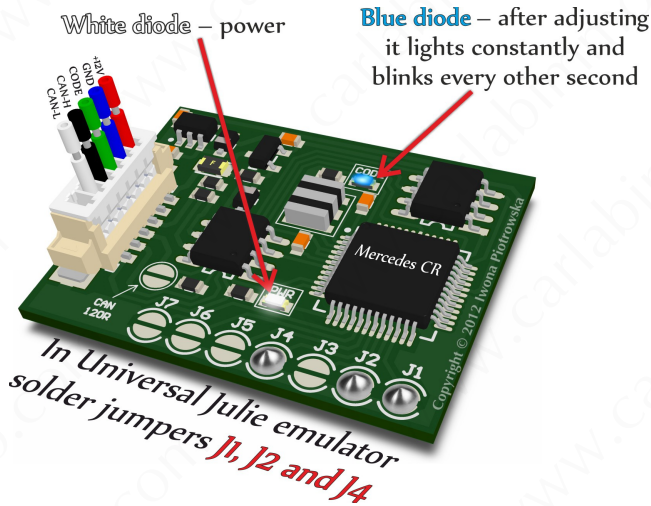

## MERCEDES CR without CAN INFRARED IMMO EMULATOR

### **INFRARED IMMO**

**with 12-pin module + 2-pin CAN where only CAN L is connected (there is no CAN H).**

**Green and red LED flash in the mirror.**